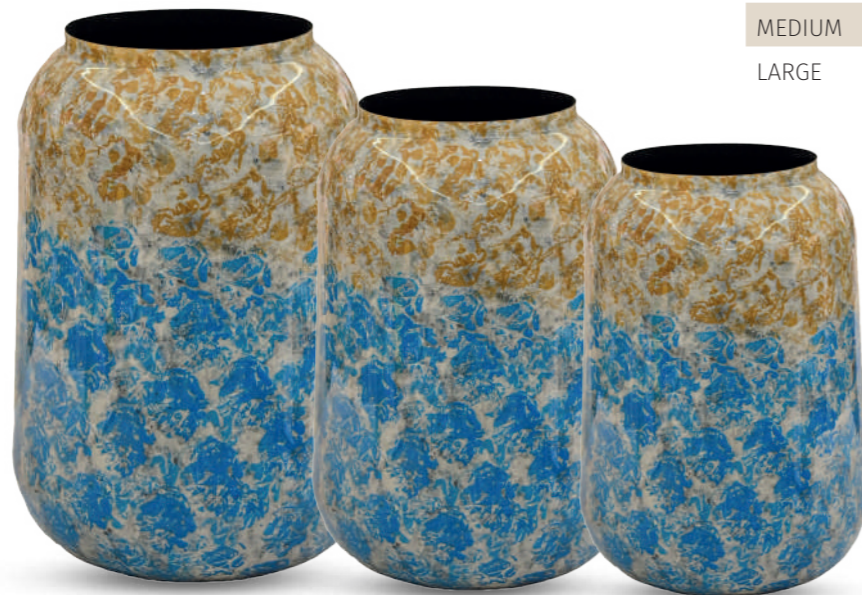

FINISH: Slate Green

SIZES (CM)	H	D	L
SMALL	24	21	21
MEDIUM	42	30	30
LARGE	62	46	46

Blue Blossom

PRODUCT NAME: Classic Essence Pot

PRODUCT CODE: AOG393

FINISH: Blue Blossom

SIZES (CM)	H	D	L
SMALL	24	21	21
MEDIUM	42	30	30
LARGE	62	46	46